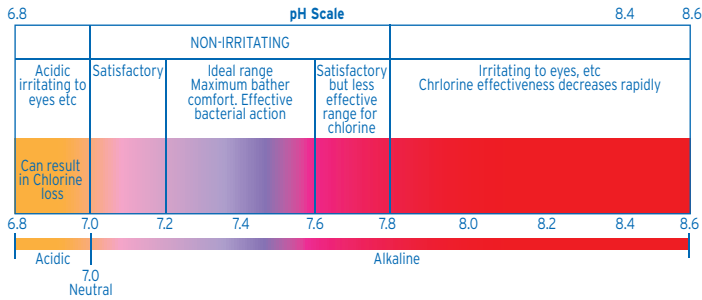

pH Perfect

automated liquid pH corrective feeder

To maintain pool health the most critical element is pH balance, without it everything else will be unstable. **pH Perfect** was designed to give your pool perfect balance everyday.

PURE BALANCE

ZODIAC®

a better life

Without pH balance your pool will always be struggling to maintain correct sanitiser levels, the water will be irritating to swim in and general pool maintenance and costs will sky rocket. Without doubt the single most important element in pool water chemistry is maintaining a good constant pH level.

The ideal for most pools is between 7.2 - 7.6, this provides optimal bather comfort and keeps your sanitiser working efficiently. If you start to drift outside of this (up or down) you will notice the water start to irritate your skin and eyes.